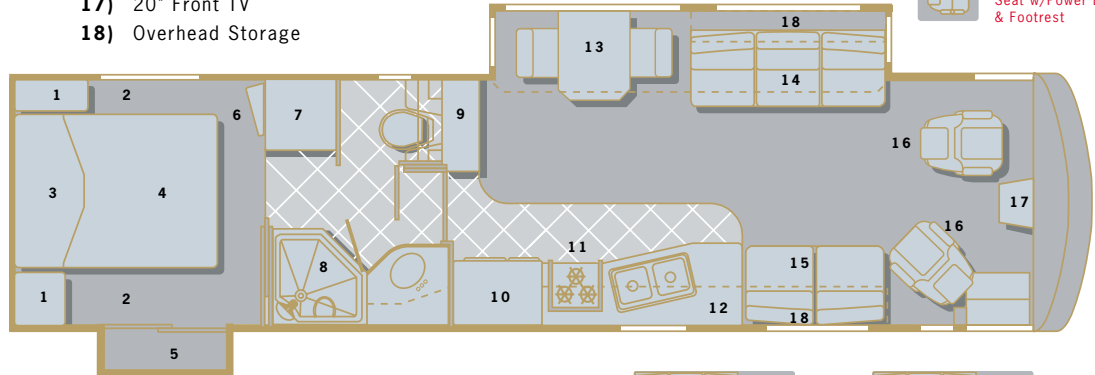

Galley Options

Cockpit Options

Living Area Options

MODEL 37DRS