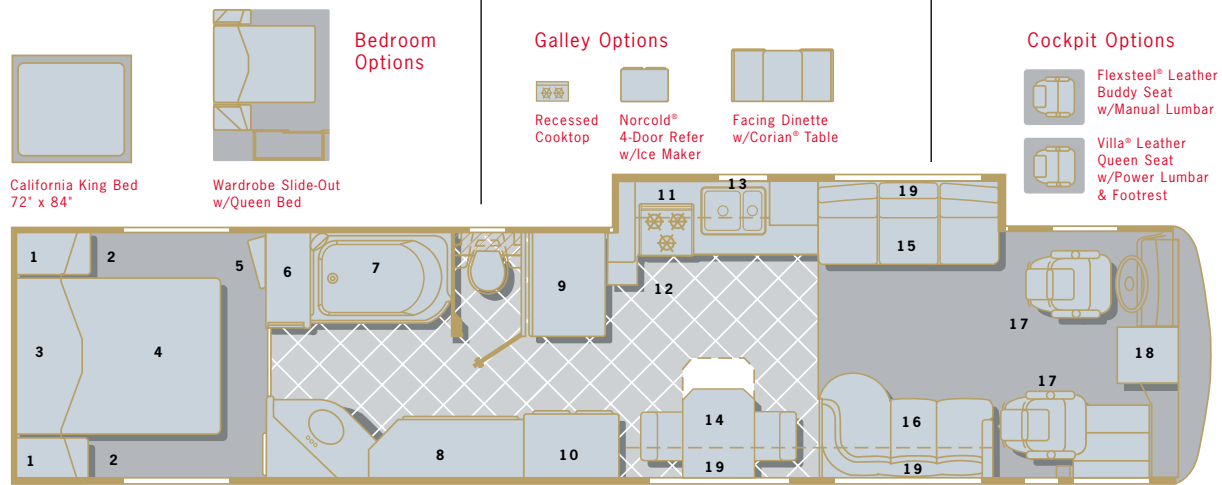

MODEL 40DVS

Bath Options

Living Area Options

STANDARD FEATURES

1) Shirt Ward
2) Nightstand
3) Rear Overhead Storage
4) Queen Bed 60" x 80"
5) 20" Rear TV
6) Storage Drawers
7) Shower/Tub
8) Wardrobe
9) Pantry/Washer/Dryer
10) Side-By-Side Refer w/Ice Maker
11) Microwave

12) Cooktop
13) Galley Overhead
14) Corian® Table w/Villa® Fabric Chairs
15) Flexsteel® Fabric Magic Bed
16) Flexsteel® Fabric J-Love Seat
17) Flexsteel® Leather 6-Way Power Driver/Passenger Seats
18) 20" Front TV
19) Overhead Storage

STANDARD FEATURES

1) Shirt Ward
2) Nightstand
3) Rear Overhead Storage
4) Offset Queen Bed 60" x 80"
5) Wardrobe Slide-Out
6) 20" Rear TV
7) Wardrobe w/Washer Cabinet
8) Shower
9) Pantry
10) Side-By-Side Refer w/Ice Maker
11) Cooktop
12) Galley Overhead
13) Corian® Table w/Villa® Fabric Chairs
14) Flexsteel® Fabric Magic Bed
15) Flexsteel® Fabric Love Seat
16) Flexsteel® Leather 6-Way Power Driver/Passenger Seats
17) 20" Front TV
18) Overhead Storage