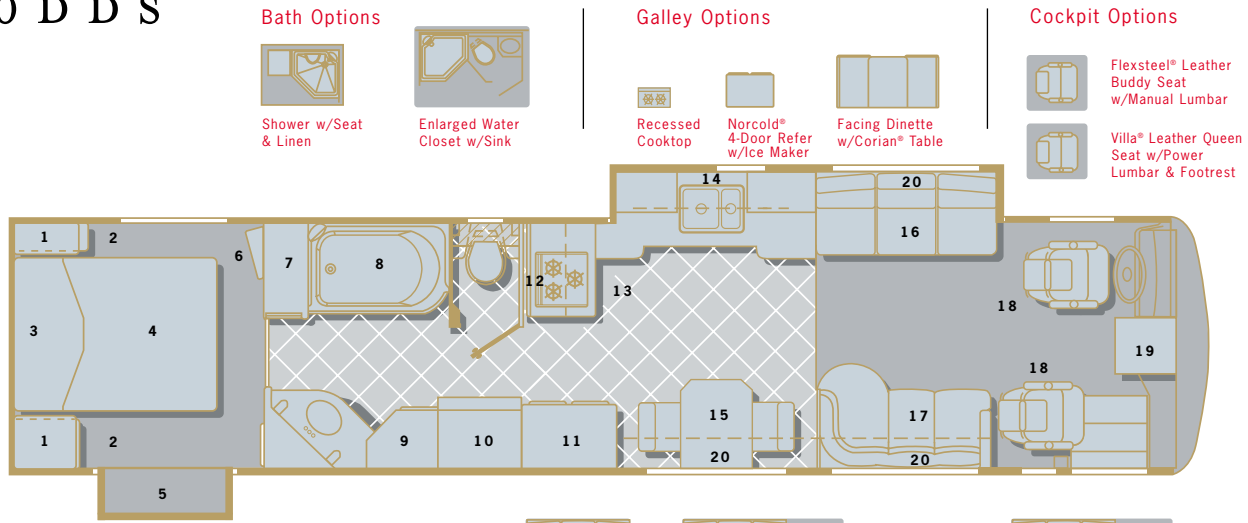

MODEL 40DDS

Bath Options

Galley Options

Cockpit Options

Flexsteel® Leather Buddy Seat w/Manual Lumbar

Villa® Leather Queen Seat w/Power Lumbar & Footrest

Living Area Options

Laptop Computer Desk w/Villa® Leather Recliner w/6-Way Power, Sleeper Sofa, Driver/Pass. Seats w/Power Lumbar

STANDARD FEATURES

1) Shirt Ward
2) Nightstand
3) Rear Overhead Storage
4) Offset Queen Bed 60" x 80"
5) Wardrobe Slide-Out
6) 20" Rear TV
7) Storage Drawers
8) Shower/Tub
9) Wardrobe
10) Washer/Dryer
11) Side-By-Side Refer w/Ice Maker
12) Microwave
13) Cooktop
14) Galley Overhead
15) Corian® Table w/Villa® Fabric Chairs
16) Flexsteel® Fabric Magic Bed
17) Flexsteel® Fabric J-Love Seat
18) Flexsteel® Leather 6-Way Power Driver/Passenger Seats
19) 20" Front TV
20) Overhead Storage

DREAM SPECIFICATIONS

WEIGHTS (POUNDS)

	40DDS	40DVS	37DRS
GVWR (Note #1)	32,000	32,000	31,000
GCWR (Note #2)	42,000	42,000	41,000
GAWR (front)	12,000	12,000	12,000
GAWR (rear)	20,000	20,000	19,000
UVW (Note #3)	26,900	25,600	26,000

MEASUREMENTS

	40DDS	40DVS	37DRS
Wheelbase	266"	266"	230"
Overall Length (Note #4)	40' 1-1/2"	40' 1-1/2"	36' 10"
Overall Height w/AC	12'	12'	12'
Interior Height (max.)	79"	79"	79"
Interior Width (max.)	96"	96"	96"
Exterior Width (max.)	102"	102"	102"

TANK & LIQUID CAPACITIES (GALLONS)

	40DDS	40DVS	37DRS
Grey Water Tank	60	60	48
(Waste) Black Water Tank	40	40	48
Fresh Water Tank	100	100	85
L.P. Tank (Note #5)	40.3	40.3	30.8
Water Heater	10	10	10
Fuel Tank w/Dual Side Fills	150	150	125

CHASSIS

Frame	Spartan® Mountain Master GT Stacked Rail
Engine	Cummins® C.8.3L/330 hp ISC; (Option: C.8.3L/350 hp ISC)
Torque	950 @ 1400 RPM; (Option: 1050 @ 1400 RPM)
Cubic Inch	504.5
Transmission	Allison® MD-3060, 6-Speed World w/Electronic Shifter (Option: Allison® MD-3066, 6-Speed World w/Electronic Shifter)
Alternator Amps	160 Amp Leece Neville
Tires	G159 22.5" Low Profile Highway Radial

Note #1: Gross Vehicle Weight Rating (GVWR) means the maximum permissible loaded weight of the motorhome.